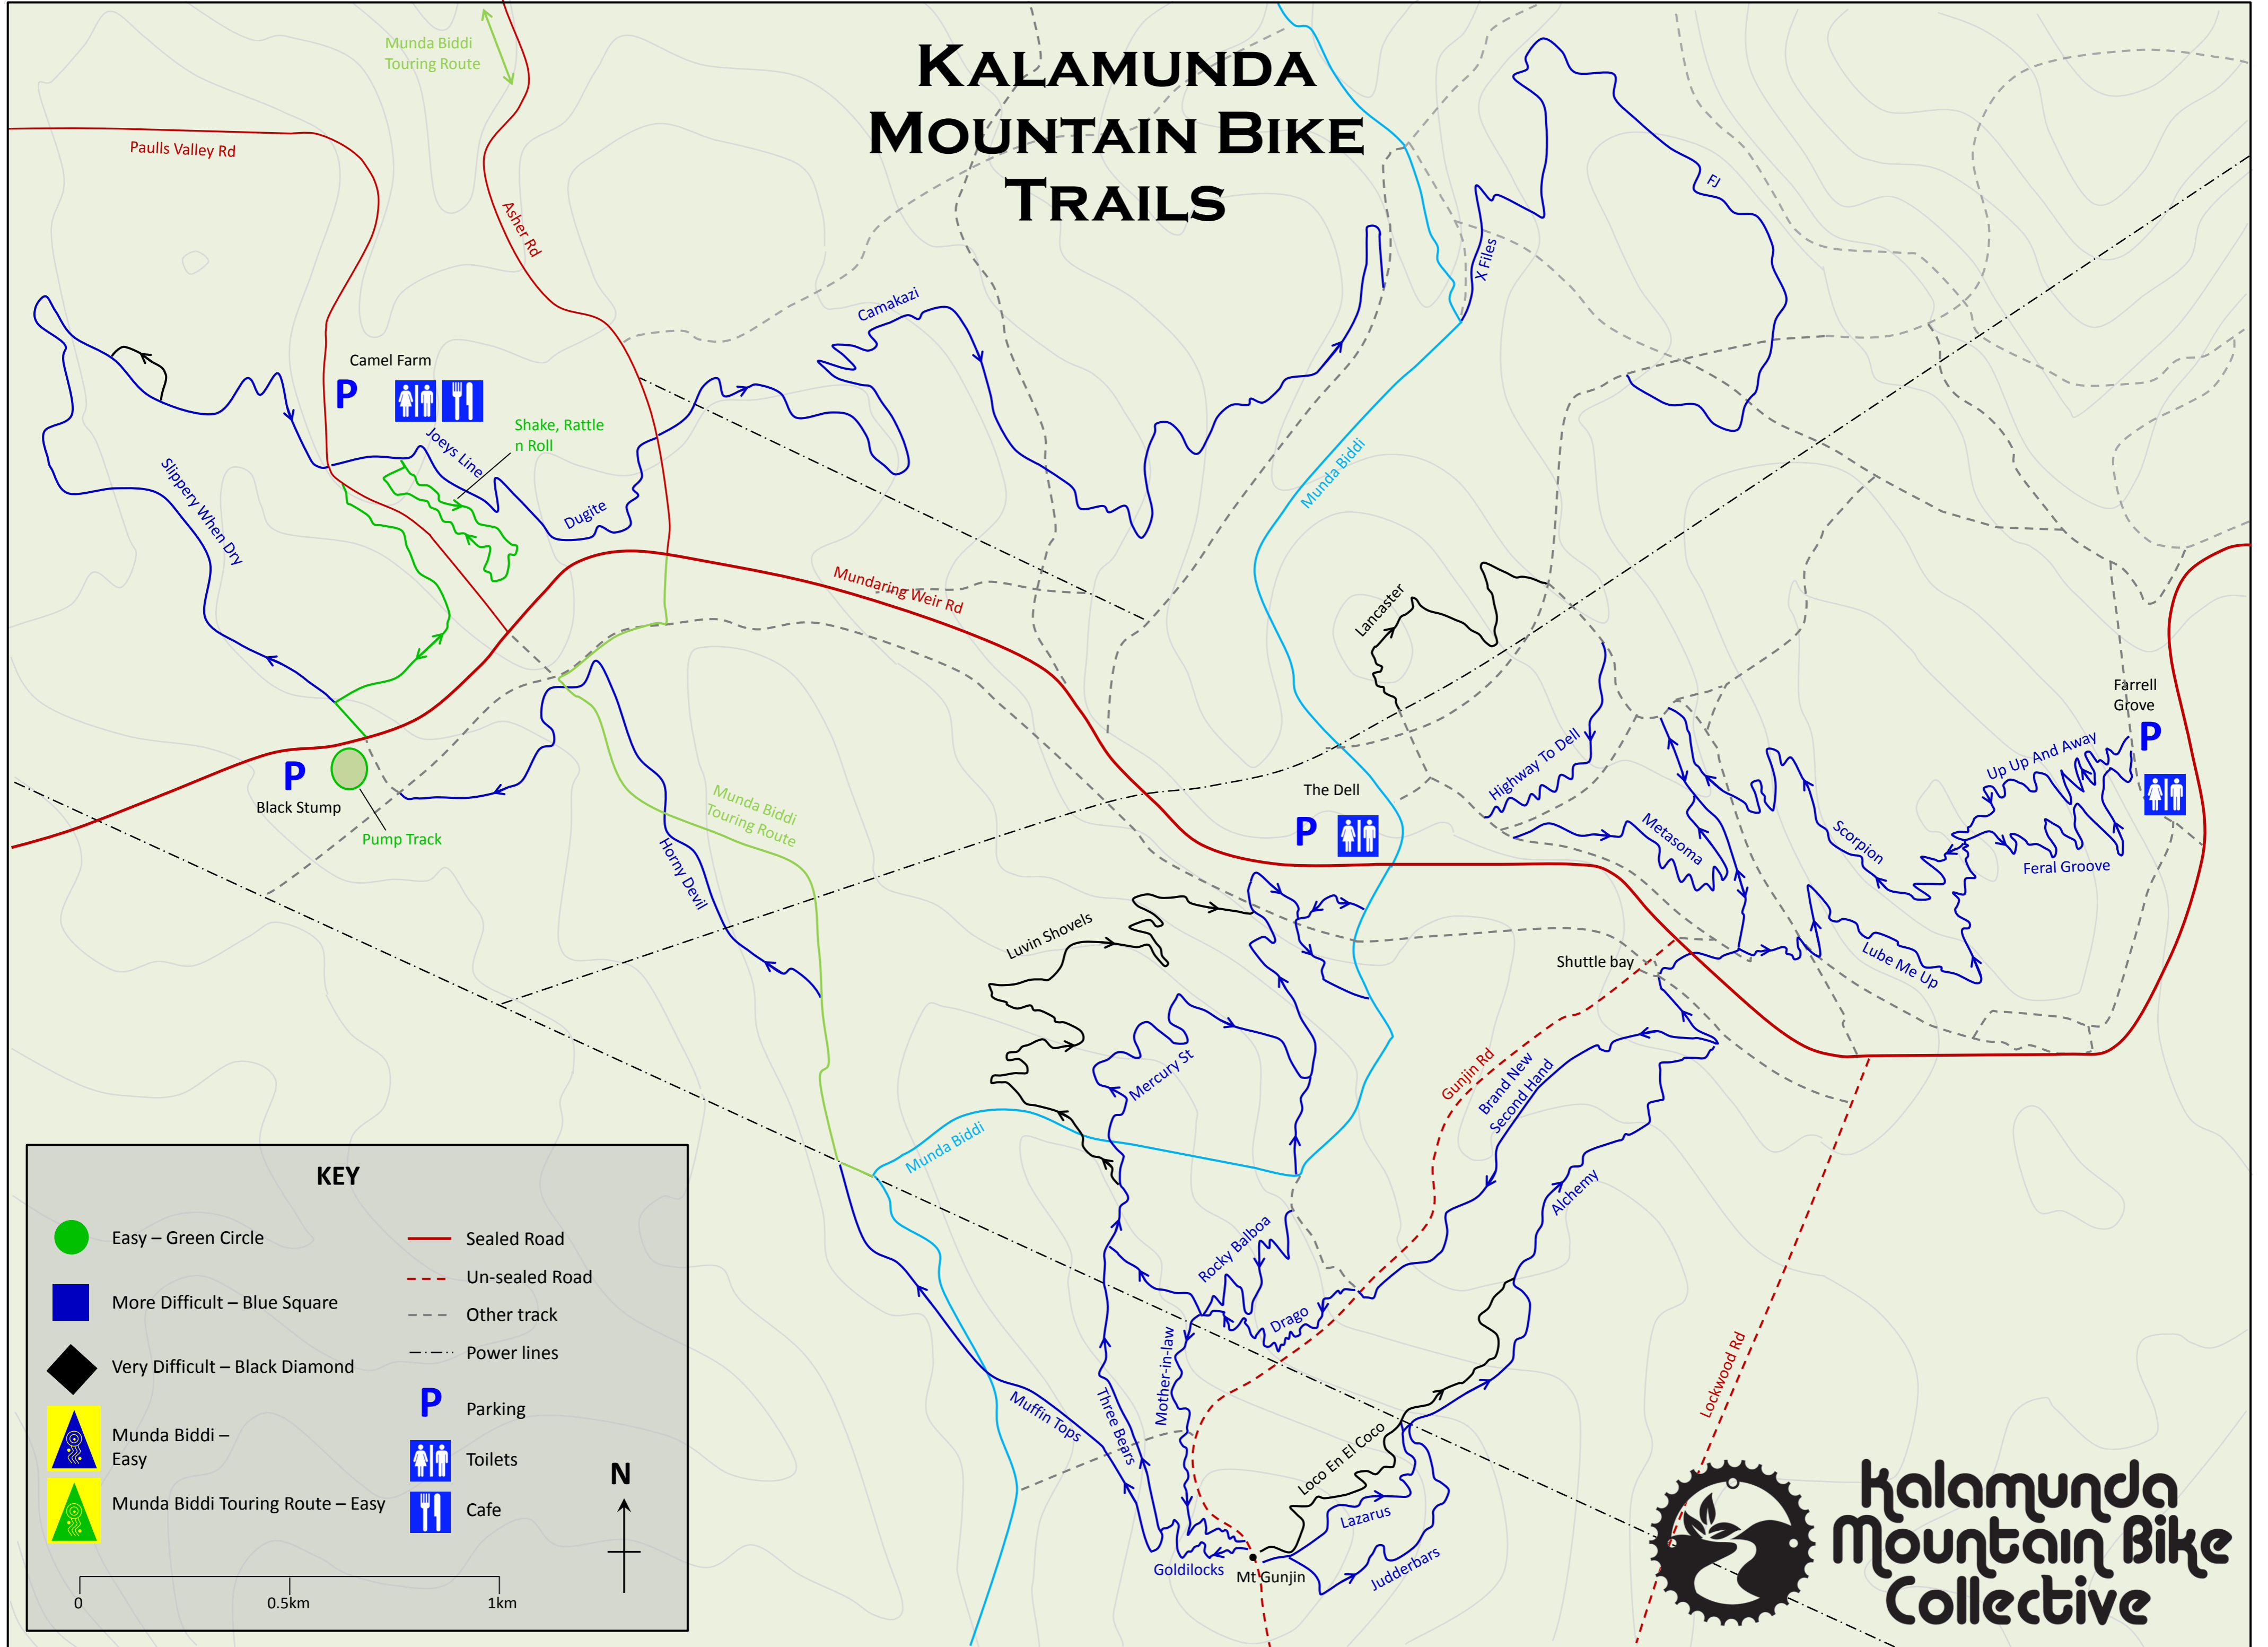

KALAMUNDA MOUNTAIN BIKE TRAILS

KEY

-  Easy – Green Circle
-  More Difficult – Blue Square
-  Very Difficult – Black Diamond
-  Munda Biddi – Easy
-  Munda Biddi Touring Route – Easy
-  Sealed Road
-  Un-sealed Road
-  Other track
-  Power lines
-  Parking
-  Toilets
-  Cafe

Kalamunda Mountain Bike Collective